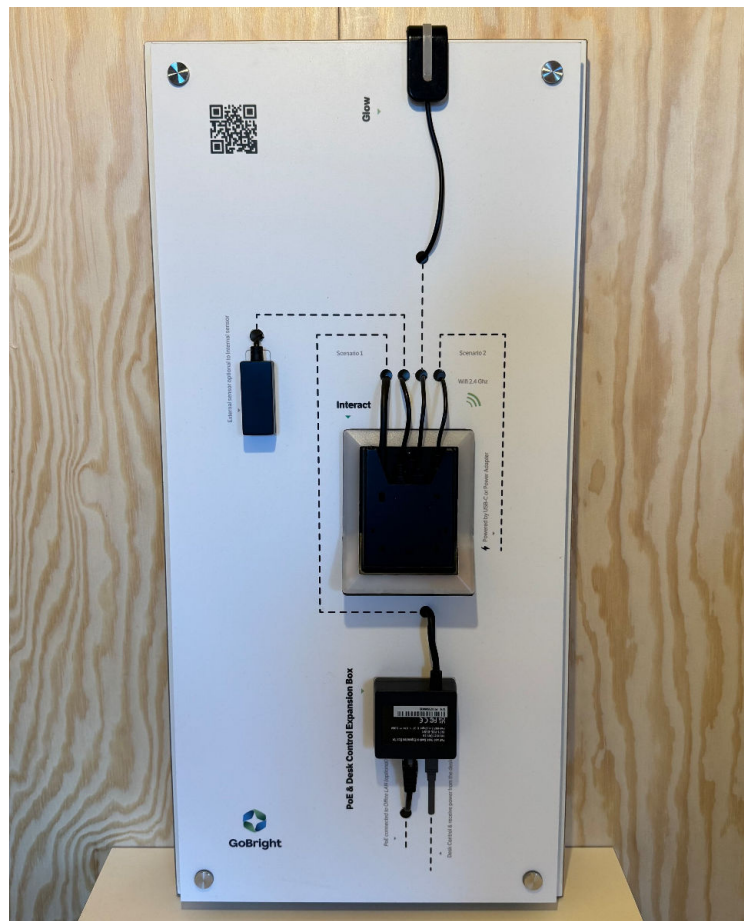

OPTIONAL ACCESSORY

Expansion Box

The Expansion Box for GoBright's Interact provides additional functionality and capabilities for the GoBright Interact. The Expansion Box can serve various functions depending on the specifications and requirements of the system.

The Expansion Box provides network functionality via Ethernet (PoE) connectivity. Receive power from the desk and Desk Control. And it's compatible with LOGICDATA, LINAK, and Jiechang.

The Expansion Box is optional when you have Desk Control and a PoE connection.