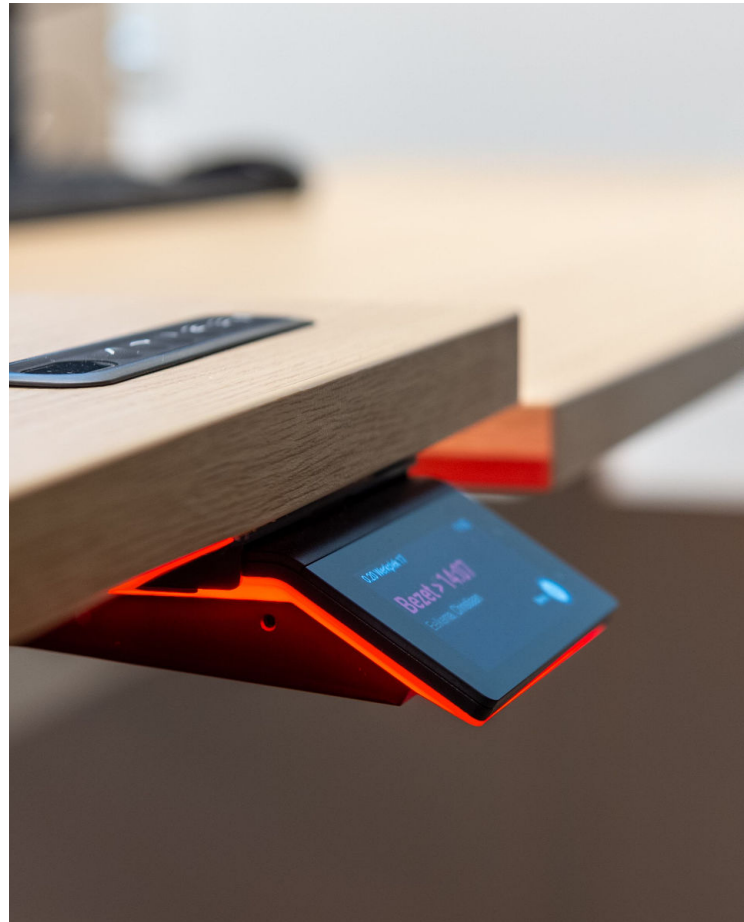

# ROOM/DESK STATUS

The LED ring shows the status of a room/desk:

-  The room/desk is free and bookable.
-  The room/desk is reserved and check-in is needed.
-  The room/desk is occupied and non-bookable.
-  The desk is occupied, non-bookable, and the booker does not want to be disturbed.
-  The desk needs cleaning.

## Mounting Options

The Interact can be mounted underneath or on top of a desk, on a partition wall, or on meeting room walls. Thanks to its compact design, the Interact is also perfect to attach to silence pods, office cabins, or other workspaces.